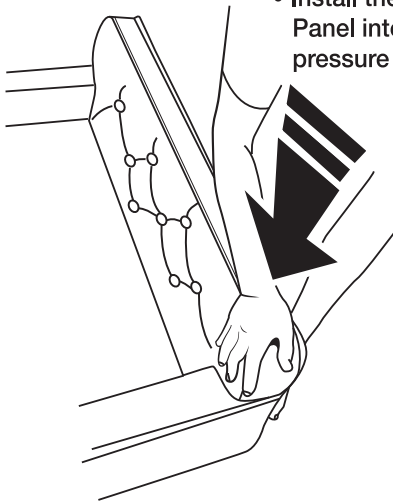

Library Sofa

CO1556 SERIES

ASSEMBLY INSTRUCTIONS

Sofa Parts

1 Sofa Base

2 Sofa Back Panel

3 Sofa Feet

Library Sofa

CO1556 SERIES

Simple Assembly Steps

- To install Sofa Feet, turn clockwise.

1

- Place Sofa Base on floor.
- Install the Sofa Back Panel into the Sofa Base evenly, using equal pressure on each side.

2

- Push the Sofa Back Panel into Sofa Base tightly to secure it.
- While installing the Sofa Back Panel into the Sofa Base, be sure to align and engage the side braces.

3

4

- Flip Sofa over to engage stabilizing buckle.
- Close the clasp.

Library Sofa

FINAL ASSEMBLY

www.ehpet.net/assembly/

Images and digital assets property of Enchanted Home Pet EHPET.NET