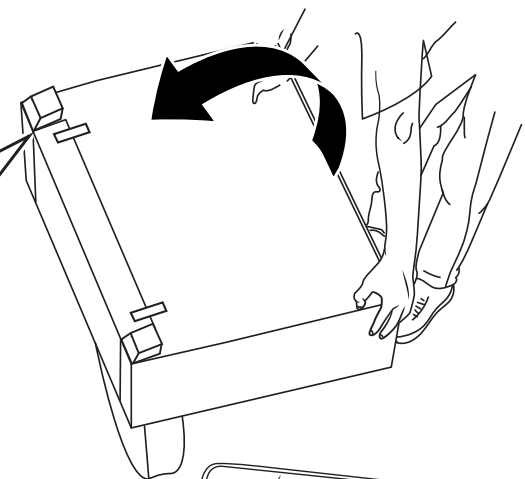

Library Sofa

CO1556 SERIES

ASSEMBLY INSTRUCTIONS

Sofa Parts

1 Sofa Base

2 Sofa Back Panel

3 Sofa Feet

Library Sofa

CO1556 SERIES

Simple Assembly Steps

- To install Sofa Feet, turn clockwise.

1

- Place Sofa Base on floor.
- Install the Sofa Back Panel into the Sofa Base evenly, using equal pressure on each side.

2

- Push the Sofa Back Panel into Sofa Base tightly to secure it.
- While installing the Sofa Back Panel into the Sofa Base, be sure to align and engage the side braces.

3

4

- Flip Sofa over to engage stabilizing buckle.
- Close the clasp.

Library Sofa

FINAL ASSEMBLY

www.ehpet.net/assembly/

Images and digital assets property of Enchanted Home Pet EHPET.NET