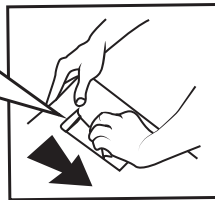

CO1556 SERIES

Simple Assembly Steps

- To install Sofa Feet, turn clockwise.

1

- Place Sofa Base on floor.
- Install the Sofa Back Panel into the Sofa Base evenly, using equal pressure on each side.

2

- Push the Sofa Back Panel into Sofa Base tightly to secure it.
- While installing the Sofa Back Panel into the Sofa Base, be sure to align and engage the side braces.

3

4

- Flip Sofa over to engage stabilizing buckle.
- Close the clasp.

Library Sofa

FINAL ASSEMBLY

www.ehpet.net/assembly/

Images and digital assets property of Enchanted Home Pet EHPET.NET