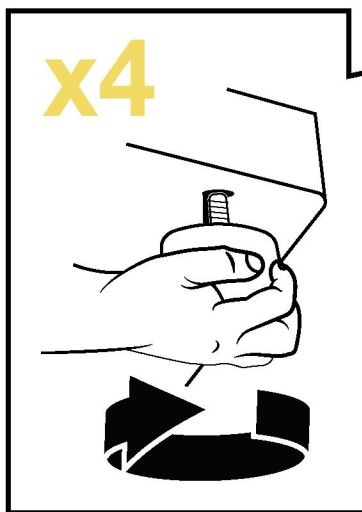

Jordan Sofa & Chaz Sofa

CO3240/CO3484 SERIES

ASSEMBLY INSTRUCTIONS

Sofa Parts

1 Sofa Base

2 Sofa Feet

Jordan Sofa & Chaz Sofa

CO3240/CO3484 SERIES

Simple Assembly Steps

- 1 • Flip sofa over to install the feet

- 2 • To install Sofa Feet, turn clockwise.

Jordan Sofa & Chaz Sofa

FINAL ASSEMBLY

www.ehpet.net/assembly/

Images and digital assets property of Enchanted Home Pet EHPET.NET